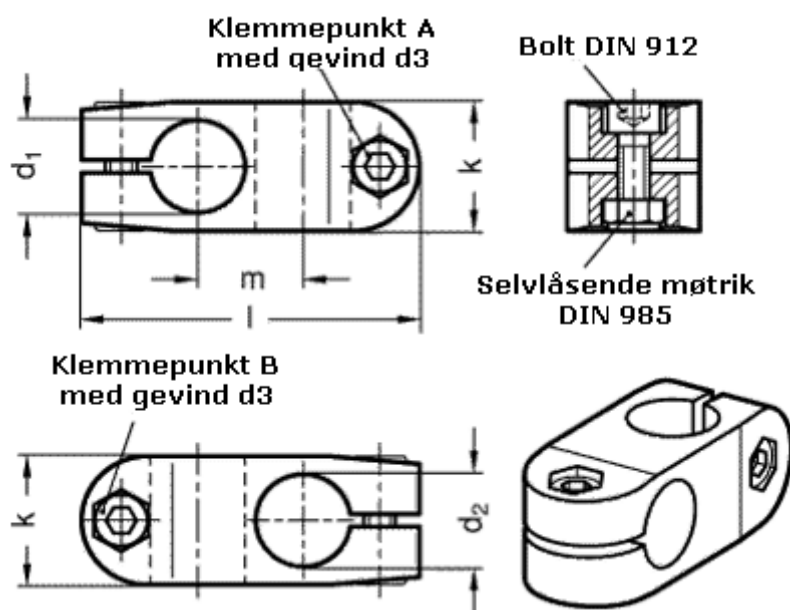

Article number: 20131B14B142BL

Description: E+G Two-way connector
GN131-B14-B14-2-BL

Measures

Adjustable clamp lever = GN 911-M 6-22 have to be ordered separately

d1	= 14
d2	= 14
d3	= M 6
k	= 25
l1	= 64
m	= 20